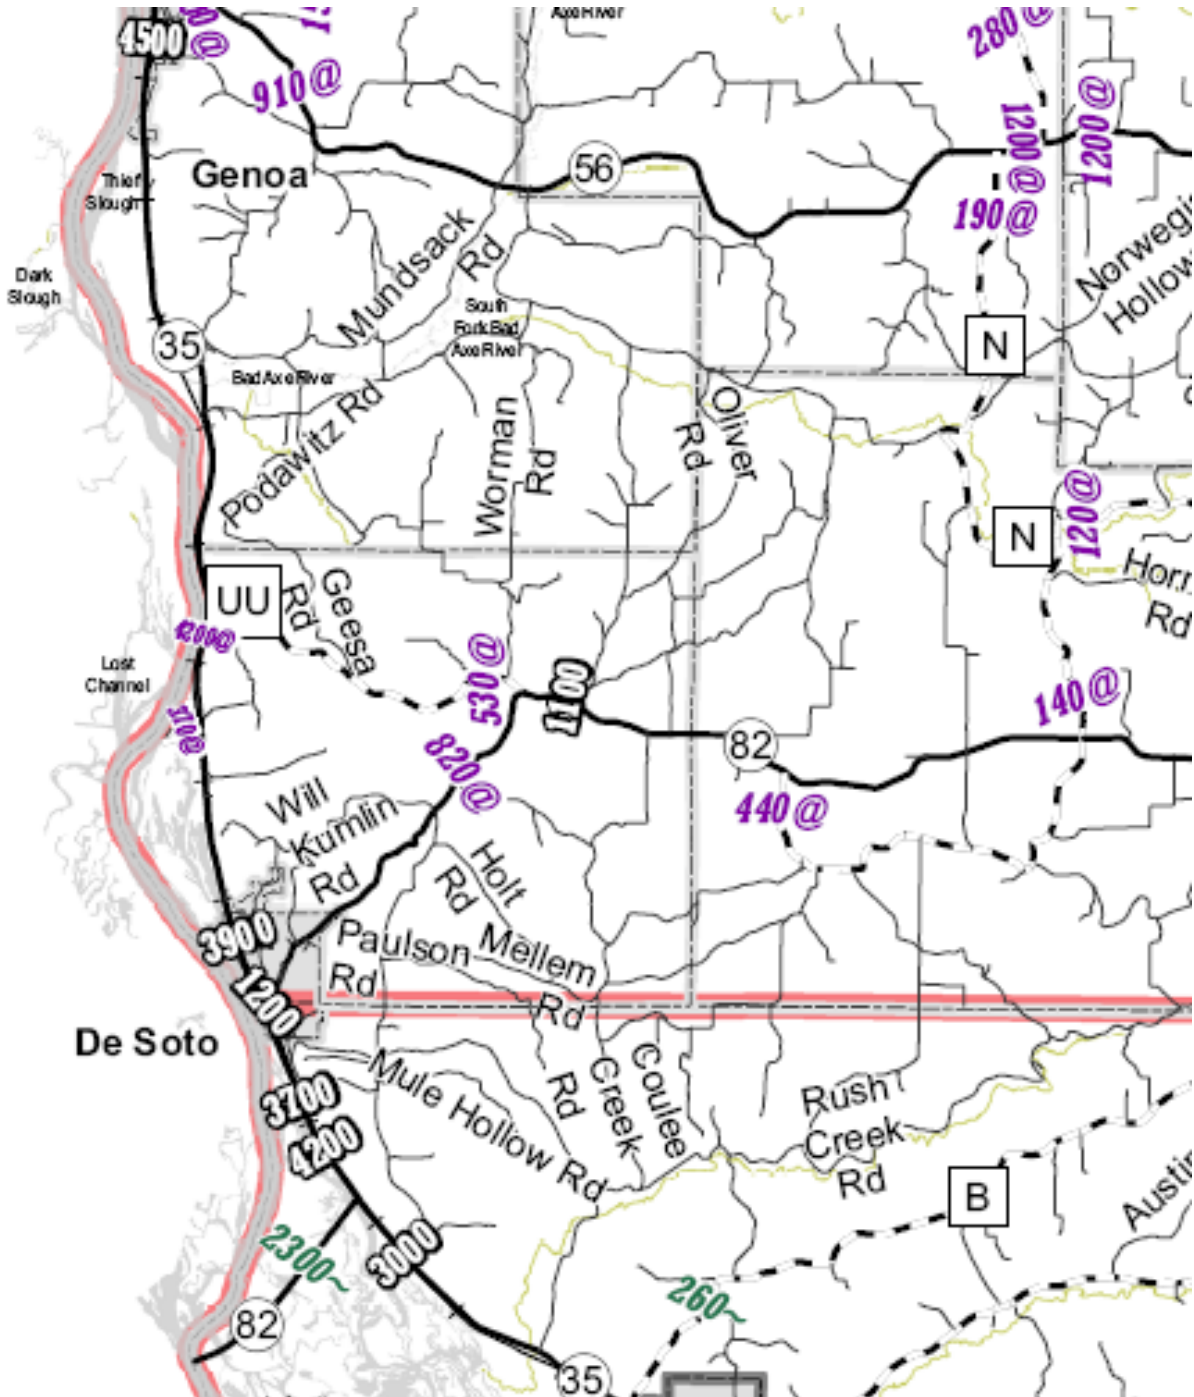

TRAFFIC VOLUME MAP

Town of Wheatland, WI

2007
 VERNON County
 Annual Average Daily Traffic

9999 - AADT - 2007

9999# - AADT - 2006 9999^ - AADT - 2003
 9999* - AADT - 2005 9999~ - AADT - 2002
 9999@ - AADT - 2004 9999x - AADT - 2001 or older

- Character following AADT on map designates year
- AADT for RAMPS lie parallel to road
- AADT for Roads lie perpendicular to road

FIGURE 3